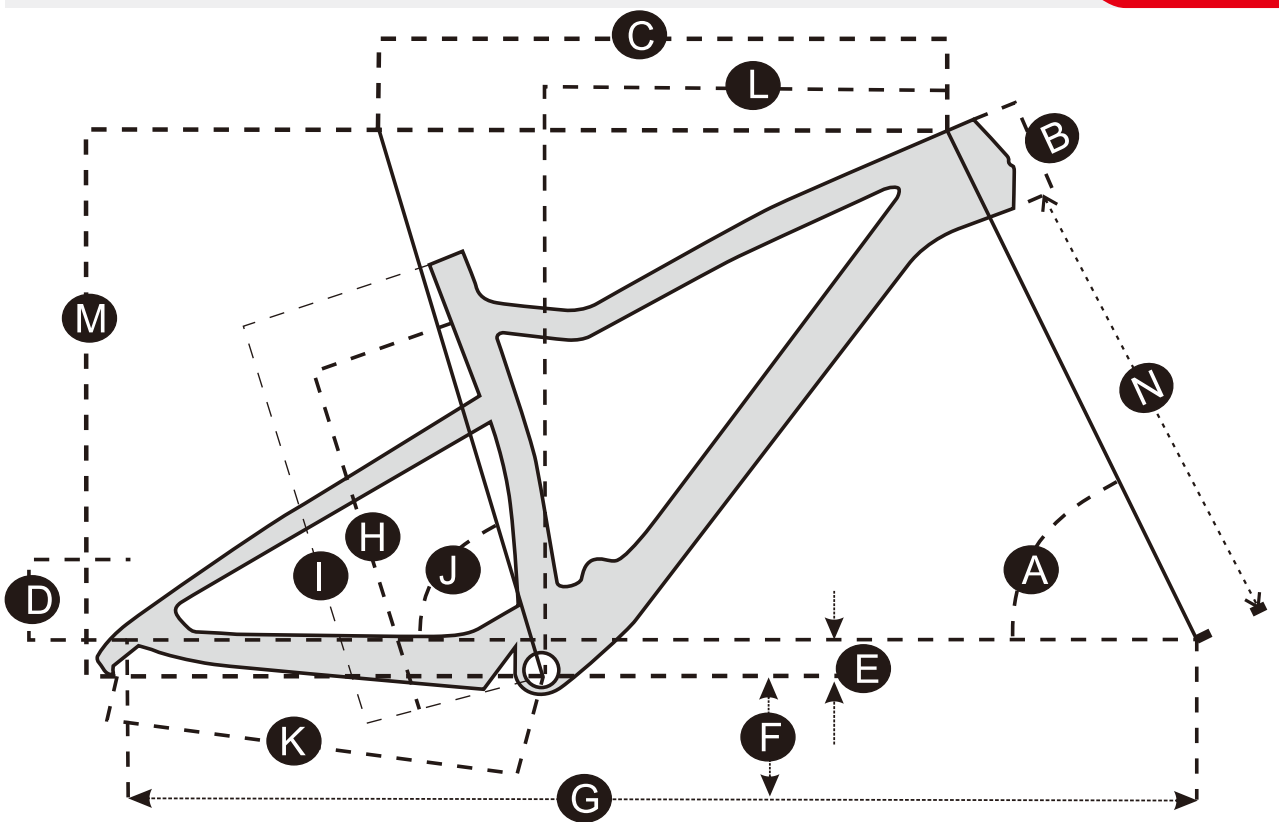

XC

100mm Travel

MOUNTAIN SUSPENSION SERIES

FS029 XC

Material: Carbon Fiber HM
 Size: 15.5", 17.5", 19", 21"
 HeadTube: 1-1/8" to 1-1/2"
 Front Travel: 100-120mm
 Rear Travel: 100mm
 Rear Shox: 165*38mm
 Brake Rotor: 160mm
 Tire: 29*2.35"
 Thru Axle: 12*148mm
 Seatpost: 31.6mm
 Frame Weight: 1.9KG
 Laden Weight: 115KG
 Cable: internal cable routing
 Test Standart: ISO 4210
 Warranty: 3 Years

Size	A	B	C	D	E	F	G	H	I	J	K	L	M	N
15.5	66.90	95	576.9	100.2	-36	329	1128.1	345	410	73.20	443	396.3	598.1	531
17.5	66.90	95	607	100.2	-36	329	1158.1	375	440	73.20	443	426.4	598.1	531
19	66.90	110	637	100.2	-36	329	1189.3	425	490	73.20	443	453.6	607.3	531
21	66.90	110	657	100.2	-36	329	1210.5	475	540	73.20	443	470.9	616.5	531